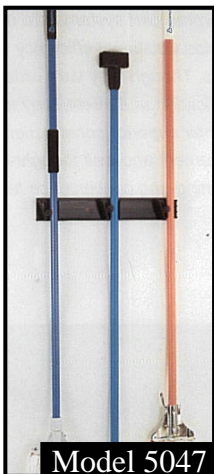

GRIPIT® Tool Holders